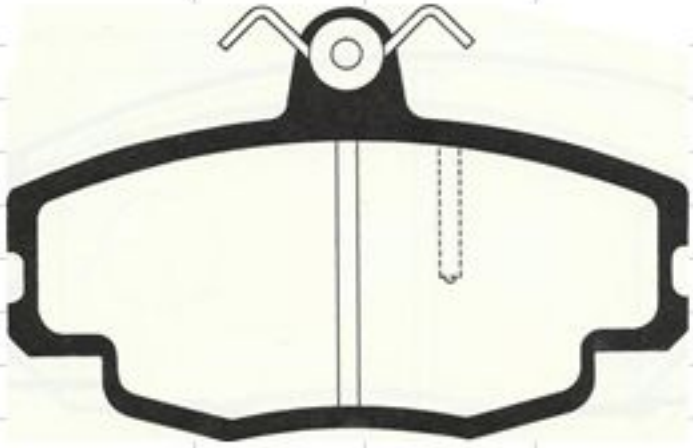

RIPAC BRAKE PAD

RENAULT

DISC BRAKE PAD

270

FRONT

21460

Z-18.0mm

21400 X-99.87,Y-63.9 , Z-18.0